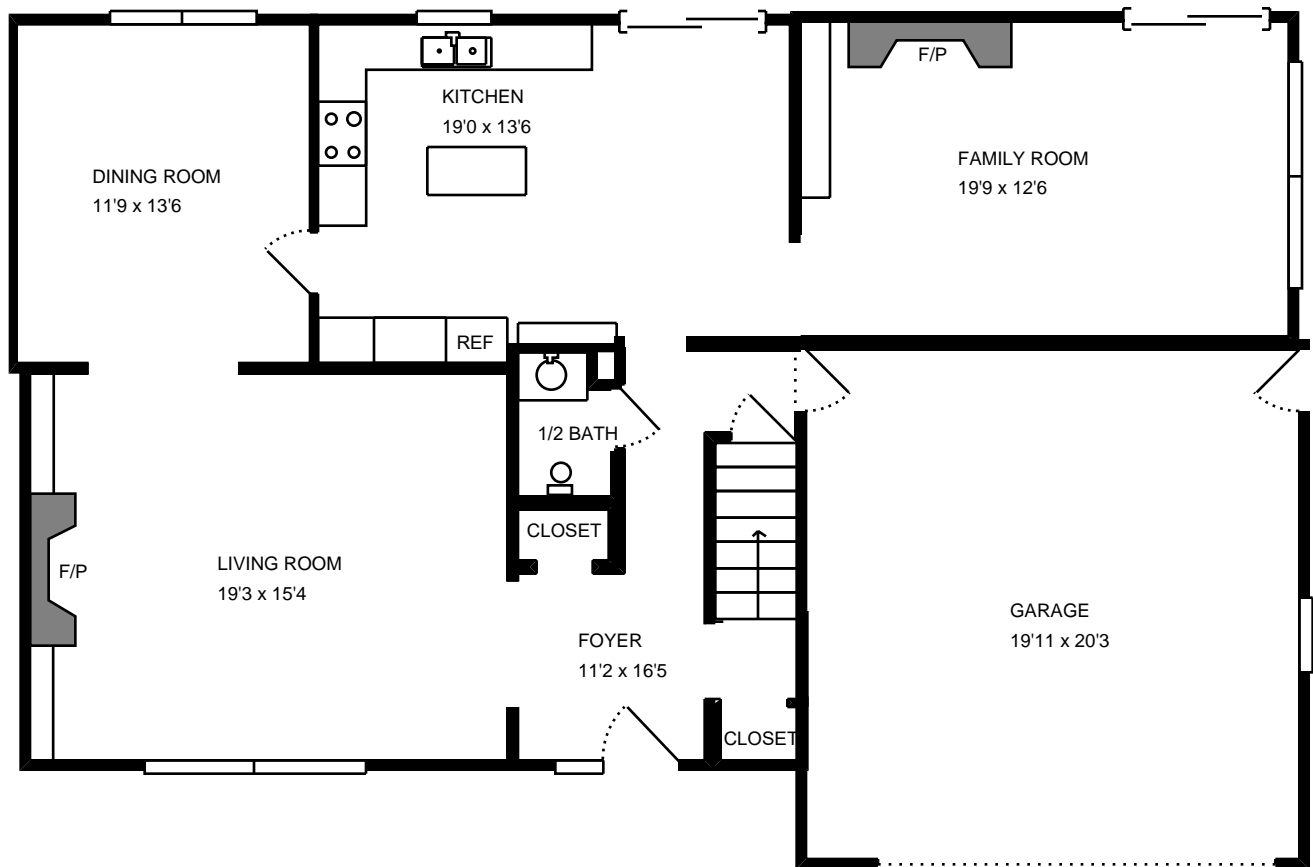

Property Address:
1026 Juniper Terrace
Glenview, IL 60025

Measure #14790198

Property Address:
1026 Juniper Terrace
Glenview, IL 60025

Measure #14790198

Total interior square footage on page: 1130 sf

The interior square footage listed is living space only and is not taxable square footage

Property Address:
1026 Juniper Terrace
Glenview, IL 60025

Measure #14790198