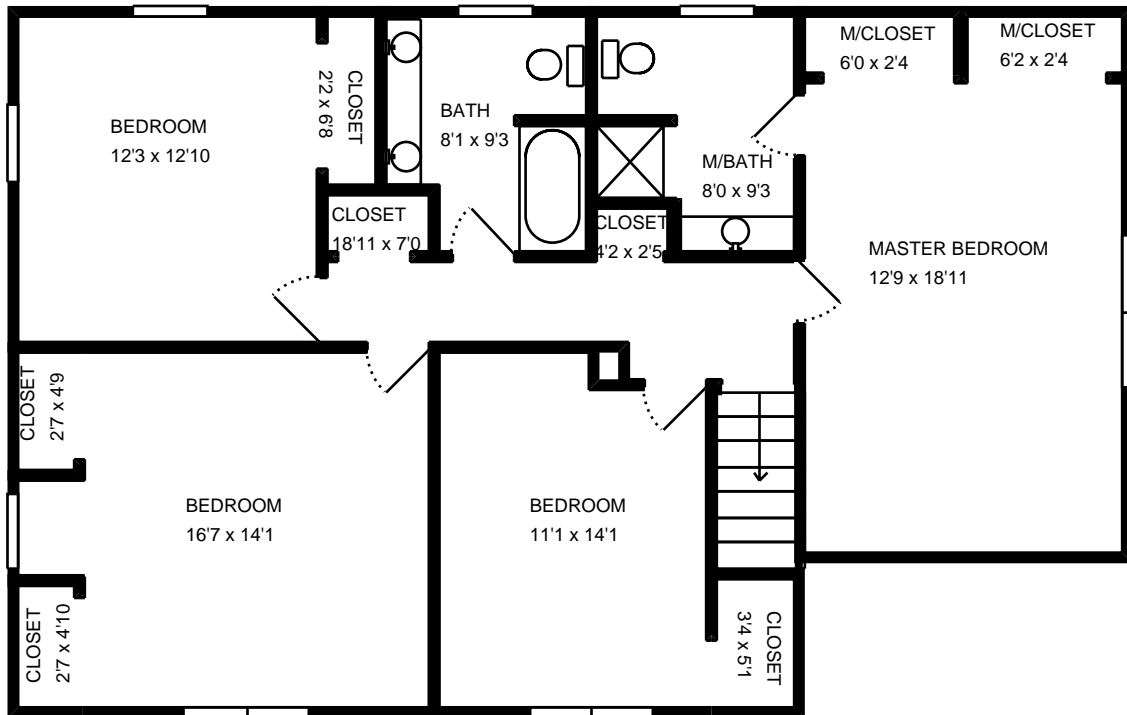

Property Address:
1026 Juniper Terrace
Glenview, IL 60025

Measure #14790198

Property Address:
1026 Juniper Terrace
Glenview, IL 60025

Measure #14790198

Total interior square footage on page: 1130 sf

The interior square footage listed is living space only and is not taxable square footage

Property Address:
1026 Juniper Terrace
Glenview, IL 60025

Measure #14790198