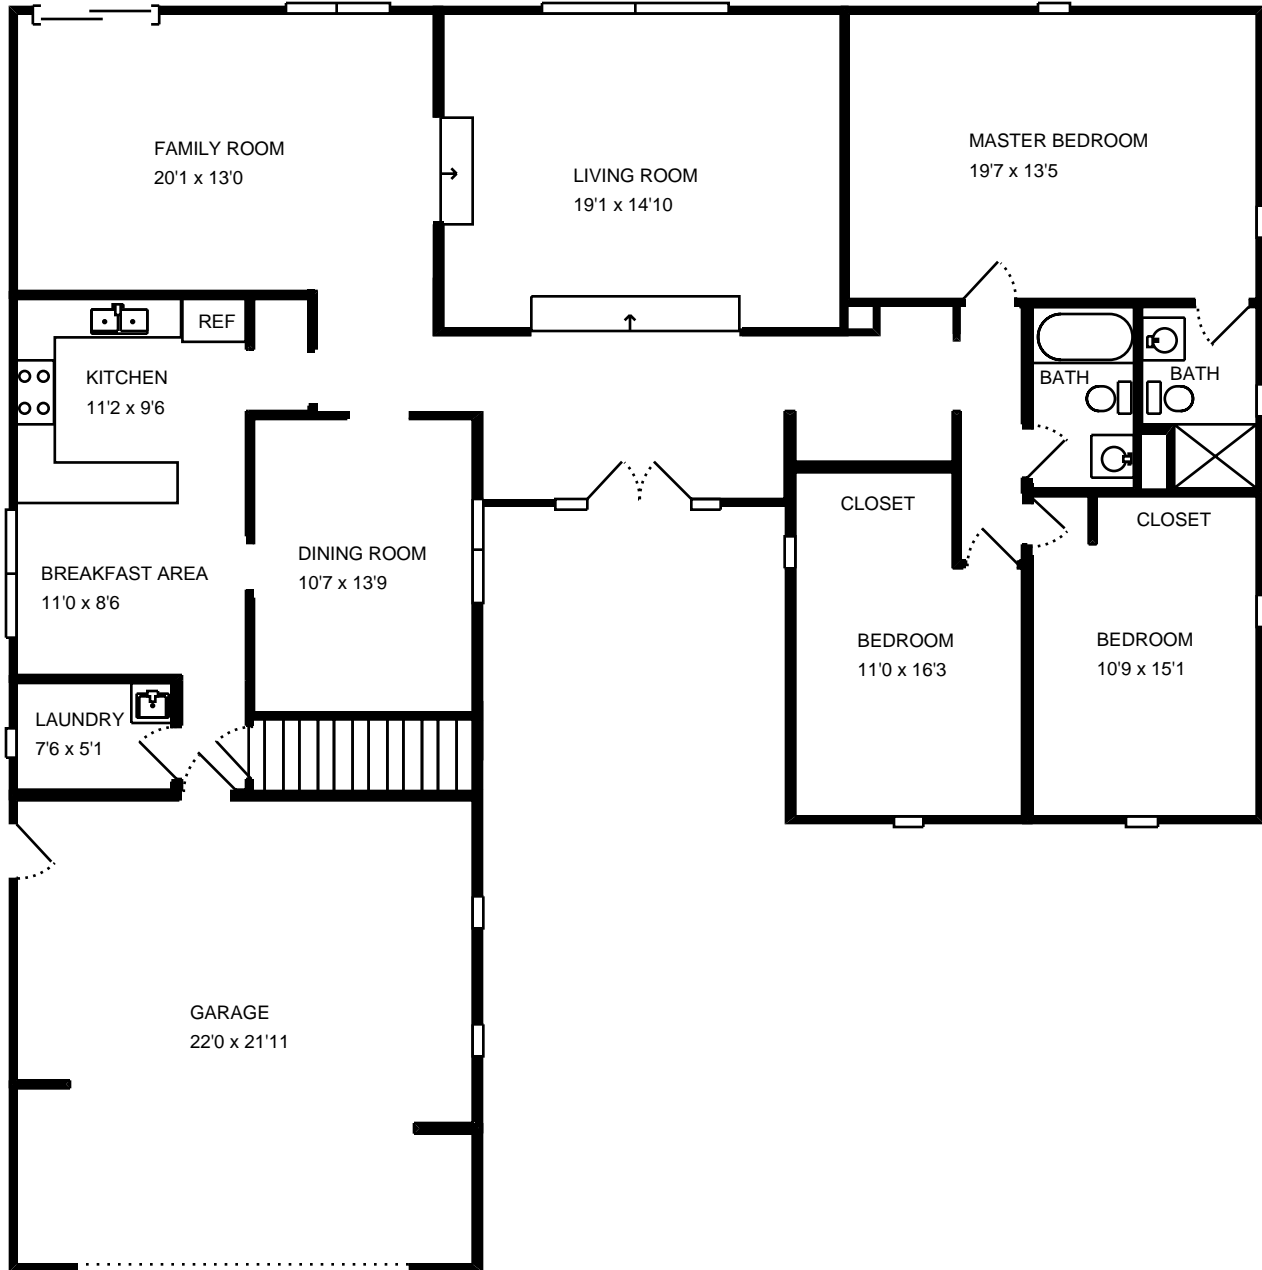

Property Address:
3822 Brett Ln
Glenview, IL 60026

Measure #14629636

Property Address:
3822 Brett Ln
Glenview, IL 60026

Measure #14629636